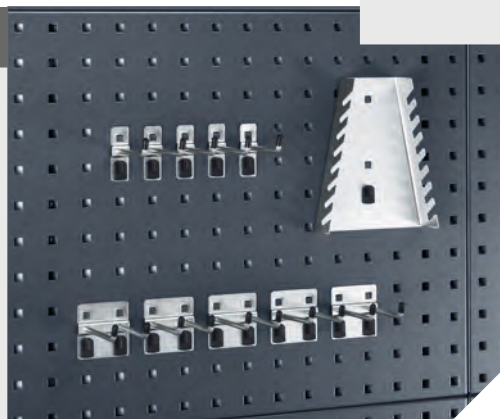

Starter packages

Starter package S

Order Ref. 45010015.19V

W 1850 x D 690 x H 2000 mm

- **1x cupboard** incl. 4 shelves load capacity up to 100 kg, door with perfo - W x D x H: 800 x 650 x 2000 mm
- **1x drawer cabinets** incl. 5 shelves load capacity up to 75 kg, front height 3x 100, 1x 200, 1x 300 mm
W x D x H: 1050 x 650 x 900 mm
- **2x perfo** rear panels Quick access to tools and small parts - W x H: 1x 1050 x 500 mm, 1x 1050 x 600 mm
- **perfo support strut fixing brackets 11-pcs**
- 1 MPX-wood worktop W x D x H: 1052 x 655 x 30 mm
- assembly kit / rear support uprights

Add-on hook kit 11-pcs

- 5 hooks D 75 mm
- 5 double tool hooks D 75 mm
- 1 spanner holder

Starter package M

Order Ref. 45010018.19V

W 1950 x D 690 x H 2000 mm

- **2x cupboard** incl. 4 shelves load capacity up to 100 kg, door with perfo - W x D x H: 650 x 650 x 900 mm
- **1x drawer cabinets** incl. 5 shelves load capacity up to 75 kg, front height 3x 100, 1x 200, 1x 300 mm
W x T x H: 650 x 650 x 900 mm
- **3x wall cupboards** with 1 shelf and Rperfo louvred rear wall - W x D x H mm: 650 x 325 x 600 mm
- **3x perfo** rear panels Quick access to tools and small parts - W x H: 3x 650 x 500 mm
- **perfo support strut fixing brackets 15-pcs**
- 1 MPX-wood worktop W x D x H: 1956 x 655 x 30 mm
- assembly kit / rear support uprights

Add-on hook kit 15-pcs

- 5 hooks D 75 mm
- 5 hooks D T 100 mm
- 5 hooks D T 150 mm

Starter package L

Order Ref. 45010017.19V

W 3200 x D 690 x H 2000 mm

- **2x cupboard** incl. 4 shelves load capacity up to 100 kg, door with perfo - W x D x H: 800 x 650 x 2000 mm
- **2x drawer cabinets** incl. 5 shelves load capacity up to 75 kg, front height 3x 100, 1x 200, 1x 300 mm
W x D x H: 800 x 650 x 900 mm
- **4x perfo** rear panels Quick access to tools and small parts - W x H: 2x 800 x 500 mm, 2x 800 x 600 mm
- **perfo support strut fixing brackets 25-pcs**
- 1 MPX-wood worktop W x D x H: 1604 x 655 x 30 mm
- assembly kit / rear support uprights