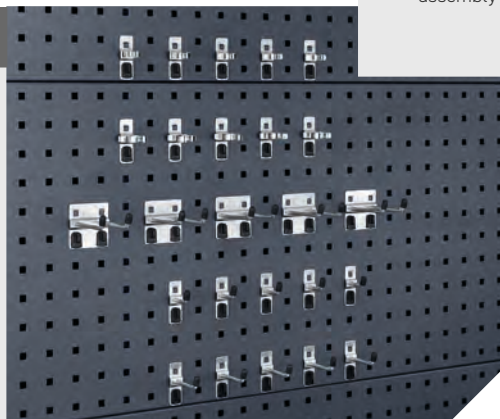

Add-on hook kit 11-pcs

- 5 hooks D 75 mm
- 5 double tool hooks D 75 mm
- 1 spanner holder

Starter package M

Order Ref. 45010018.19V

W 1950 x D 690 x H 2000 mm

- **2x cupboard** incl. 4 shelves load capacity up to 100 kg, door with perfo - W x D x H: 650 x 650 x 900 mm
- **1x drawer cabinets** incl. 5 shelves load capacity up to 75 kg, front height 3x 100, 1x 200, 1x 300 mm
W x T x H: 650 x 650 x 900 mm
- **3x wall cupboards** with 1 shelf and Rperfo louvred rear wall - W x D x H mm: 650 x 325 x 600 mm
- **3x perfo** rear panels Quick access to tools and small parts - W x H: 3x 650 x 500 mm
- **perfo support strut fixing brackets 15-pcs**
- 1 MPX-wood worktop W x D x H: 1956 x 655 x 30 mm
- assembly kit / rear support uprights

Add-on hook kit 15-pcs

- 5 hooks D 75 mm
- 5 hooks D T 100 mm
- 5 hooks D T 150 mm

Starter package L

Order Ref. 45010017.19V

W 3200 x D 690 x H 2000 mm

- **2x cupboard** incl. 4 shelves load capacity up to 100 kg, door with perfo - W x D x H: 800 x 650 x 2000 mm
- **2x drawer cabinets** incl. 5 shelves load capacity up to 75 kg, front height 3x 100, 1x 200, 1x 300 mm
W x D x H: 800 x 650 x 900 mm
- **4x perfo** rear panels Quick access to tools and small parts - W x H: 2x 800 x 500 mm, 2x 800 x 600 mm
- **perfo support strut fixing brackets 25-pcs**
- 1 MPX-wood worktop W x D x H: 1604 x 655 x 30 mm
- assembly kit / rear support uprights

Add-on hook kit 25-pcs

- 5 hooks D 25 mm
- 5 hooks D 50 mm
- 5 double tool hooks D 75 mm
- 5 tool clips Ø 16 mm
- 5 tool clips Ø 25 mm

Online Configurator

Would you like to configure
and plan your workspace
individually? Then use our
online configurator: